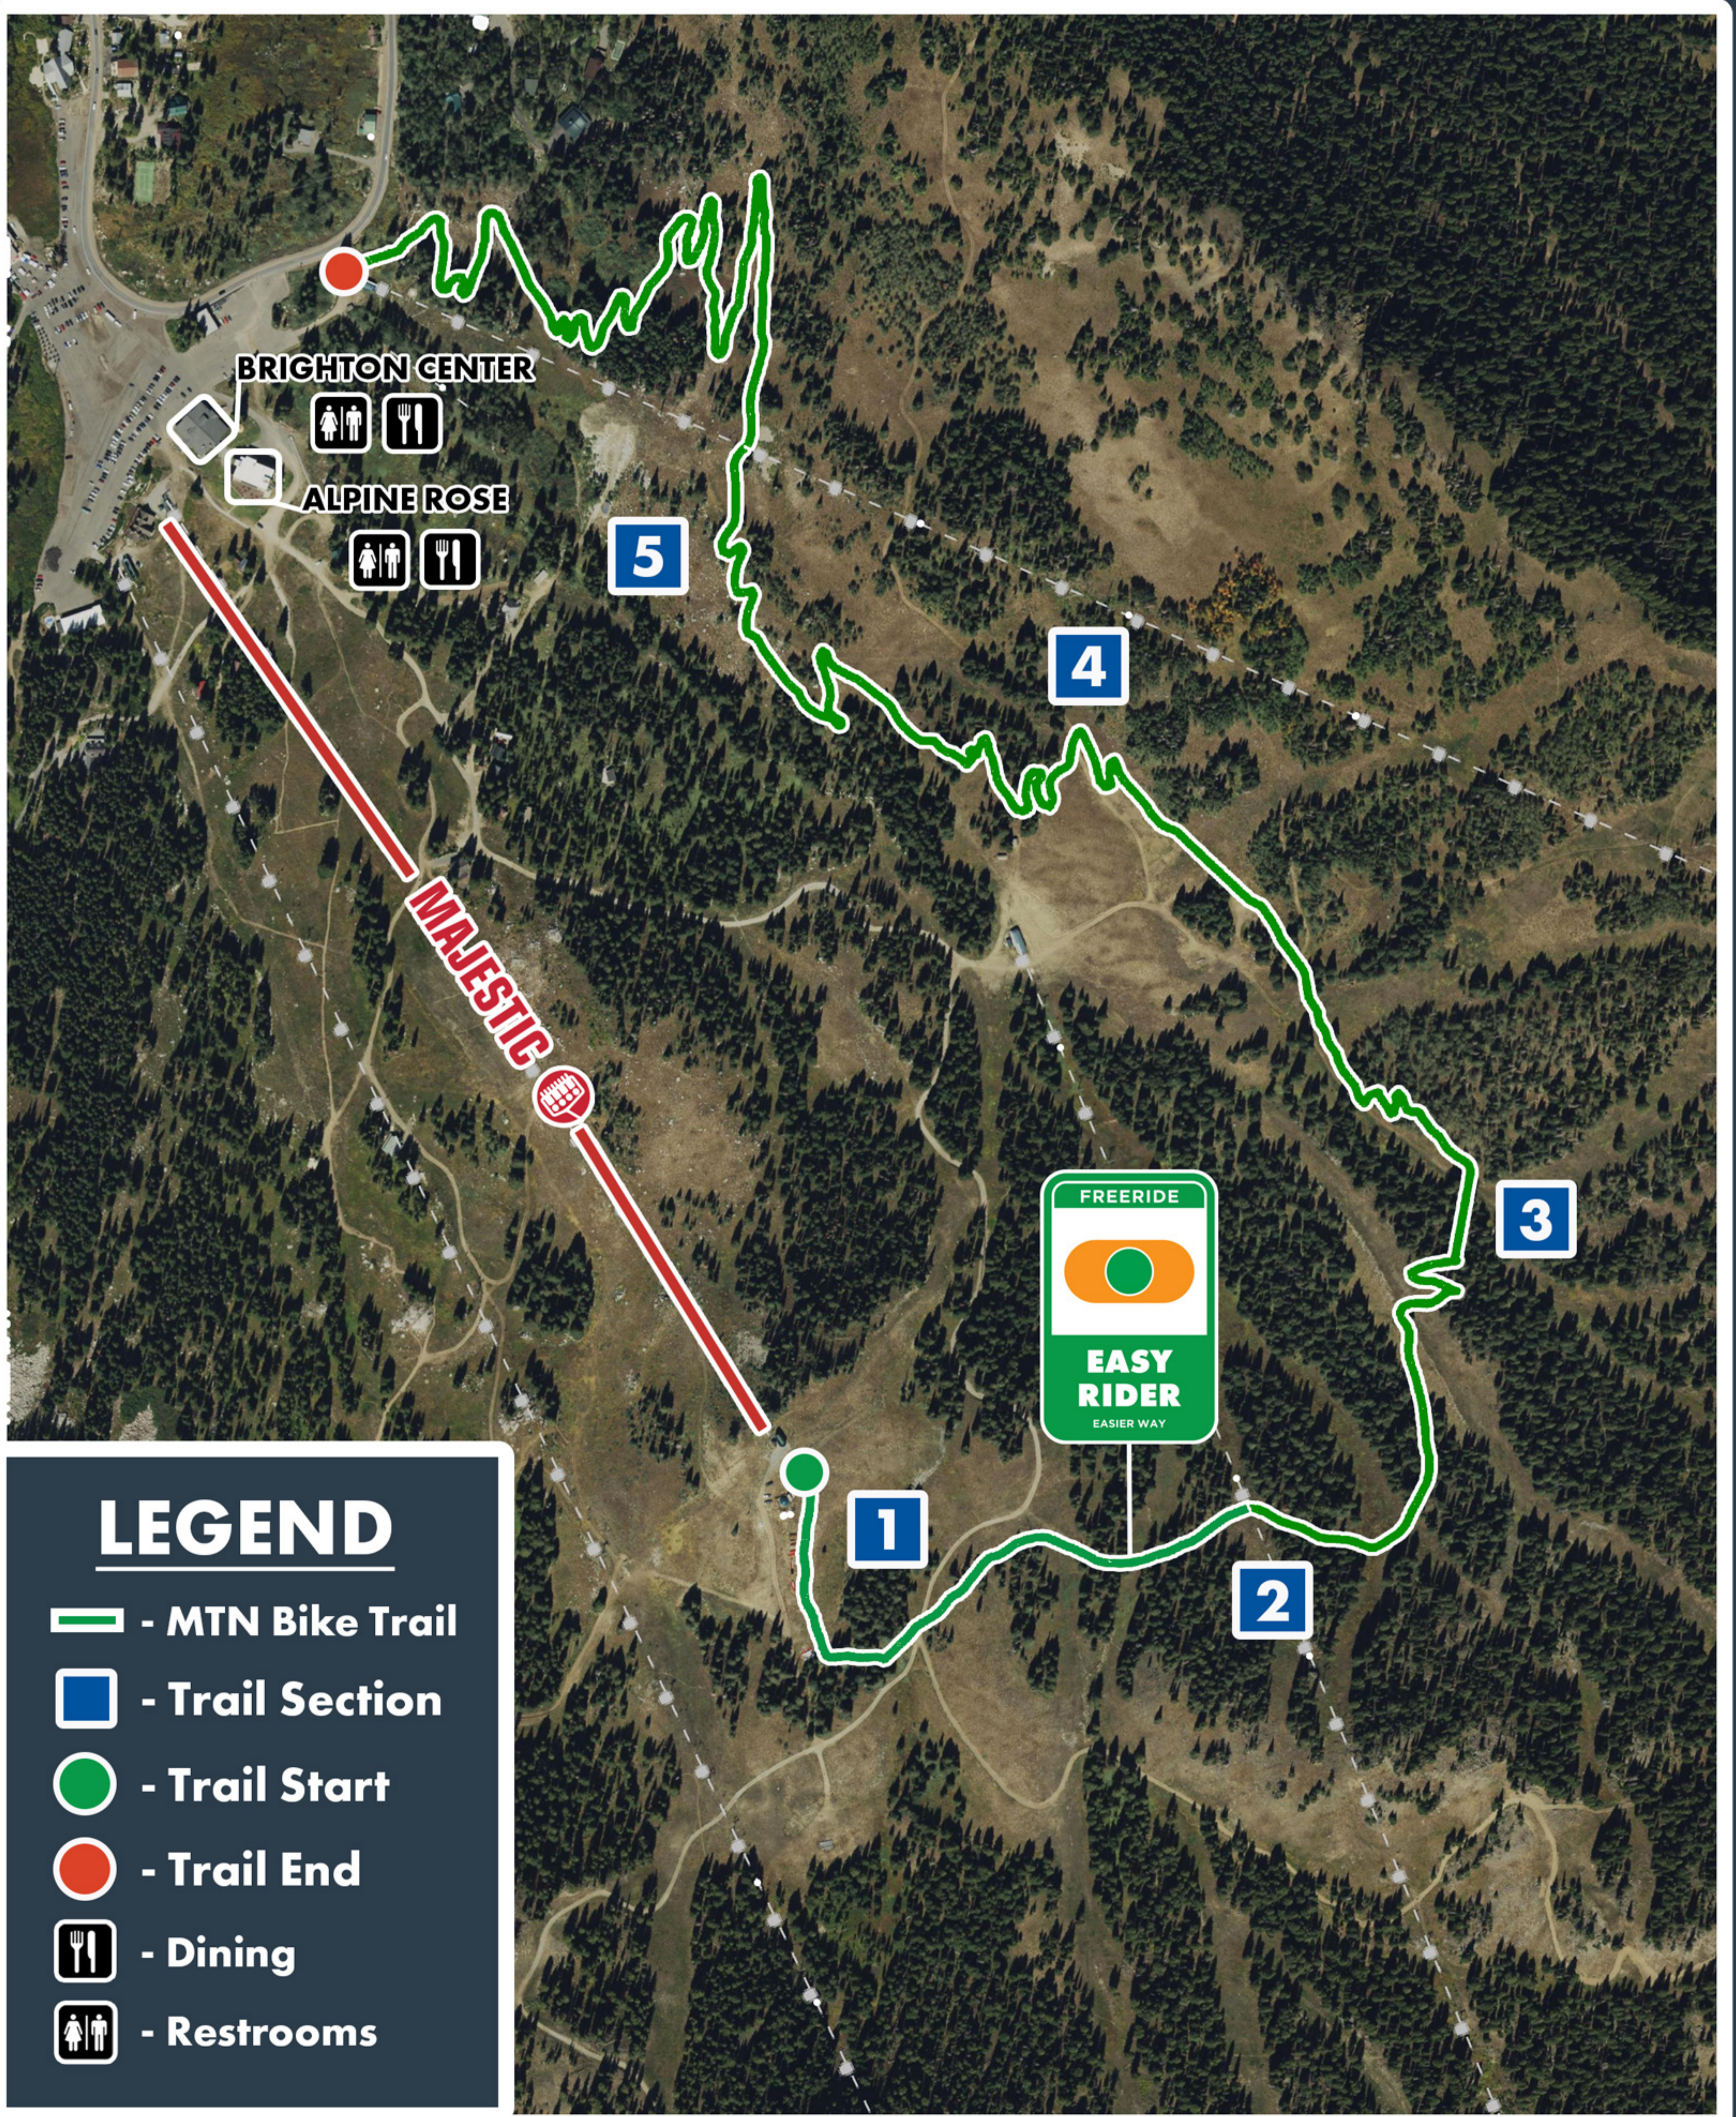

Brighton

MTN Bike Trails

LEGEND

-  - MTN Bike Trail
-  - Trail Section
-  - Trail Start
-  - Trail End
-  - Dining
-  - Restrooms